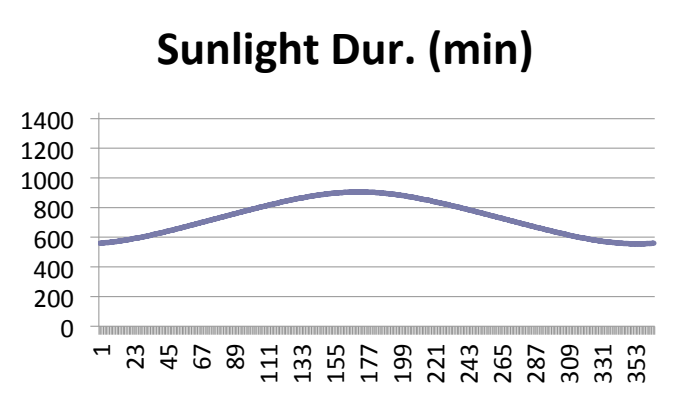

NOAA Solar Calculations - Change any of the highlighted cells to get solar position data for that location and time-of-day for a year.

Latitude (+ to N) 40.635
 Longitude (+ to E) -75.99
 Time Zone (+ to E) -5
 Local Time (hrs) 12:00:00
 Year 2018

Eq of Time (minutes)

Sun Declin (deg)

2/11/18	12:00:00	2458161.21
2/12/18	12:00:00	2458162.21
2/13/18	12:00:00	2458163.21
2/14/18	12:00:00	2458164.21
2/15/18	12:00:00	2458165.21
2/16/18	12:00:00	2458166.21
2/17/18	12:00:00	2458167.21
2/18/18	12:00:00	2458168.21
2/19/18	12:00:00	2458169.21
2/20/18	12:00:00	2458170.21
2/21/18	12:00:00	2458171.21
2/22/18	12:00:00	2458172.21
2/23/18	12:00:00	2458173.21
2/24/18	12:00:00	2458174.21
2/25/18	12:00:00	2458175.21
2/26/18	12:00:00	2458176.21
2/27/18	12:00:00	2458177.21
2/28/18	12:00:00	2458178.21
3/1/18	12:00:00	2458179.21
3/2/18	12:00:00	2458180.21
3/3/18	12:00:00	2458181.21
3/4/18	12:00:00	2458182.21
3/5/18	12:00:00	2458183.21
3/6/18	12:00:00	2458184.21
3/7/18	12:00:00	2458185.21
3/8/18	12:00:00	2458186.21
3/9/18	12:00:00	2458187.21
3/10/18	12:00:00	2458188.21
3/11/18	12:00:00	2458189.21
3/12/18	12:00:00	2458190.21
3/13/18	12:00:00	2458191.21
3/14/18	12:00:00	2458192.21
3/15/18	12:00:00	2458193.21
3/16/18	12:00:00	2458194.21
3/17/18	12:00:00	2458195.21
3/18/18	12:00:00	2458196.21
3/19/18	12:00:00	2458197.21
3/20/18	12:00:00	2458198.21
3/21/18	12:00:00	2458199.21
3/22/18	12:00:00	2458200.21
3/23/18	12:00:00	2458201.21
3/24/18	12:00:00	2458202.21
3/25/18	12:00:00	2458203.21
3/26/18	12:00:00	2458204.21
3/27/18	12:00:00	2458205.21
3/28/18	12:00:00	2458206.21
3/29/18	12:00:00	2458207.21
3/30/18	12:00:00	2458208.21