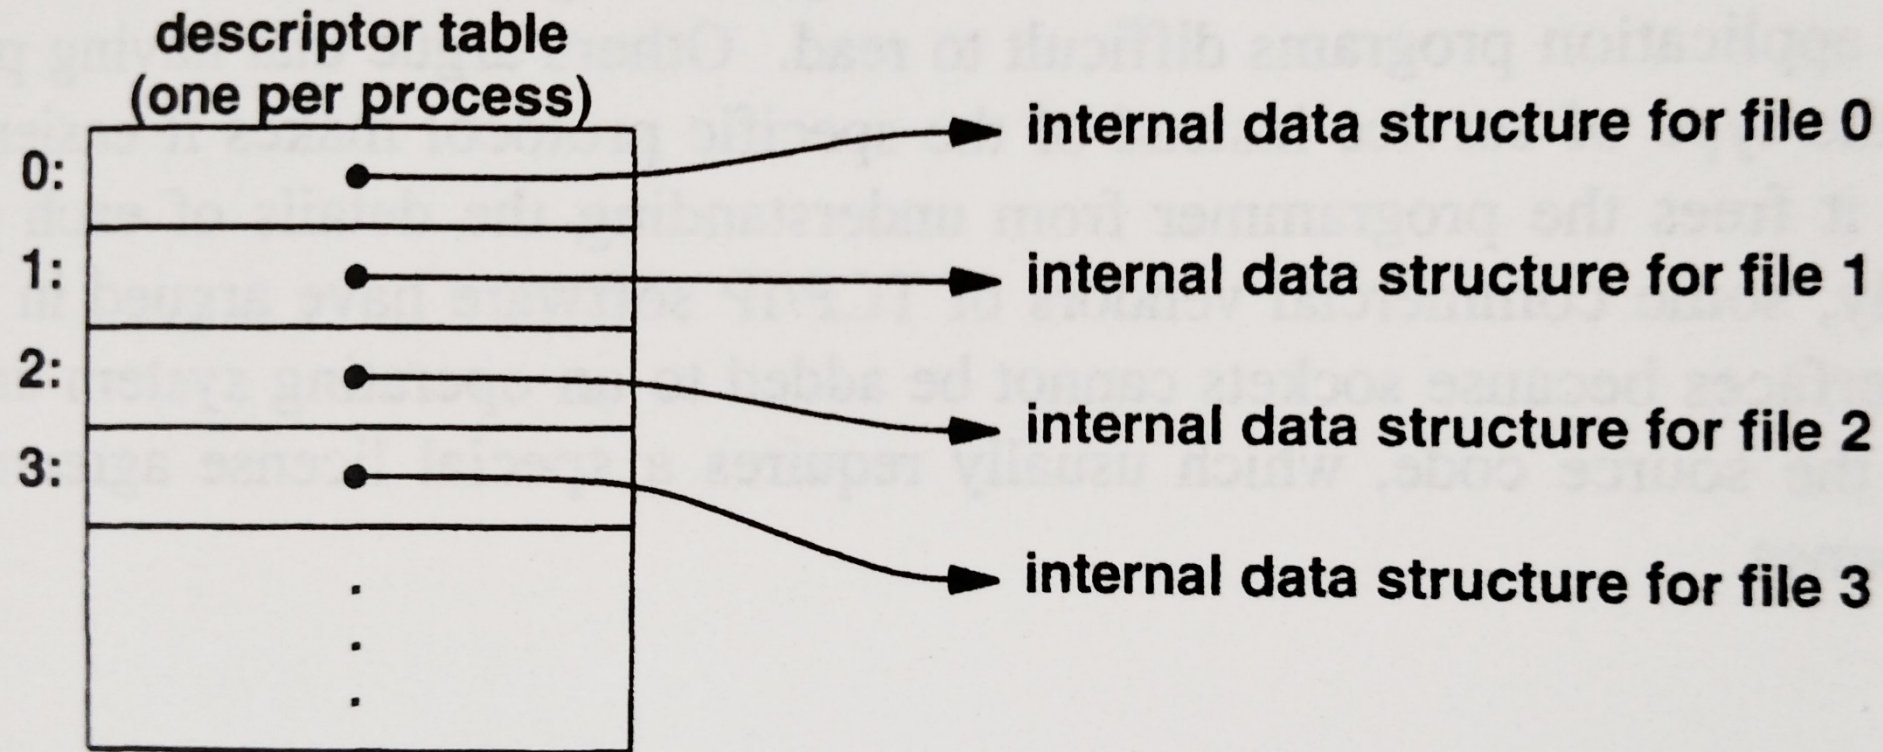

File Descriptor Table

Operating System