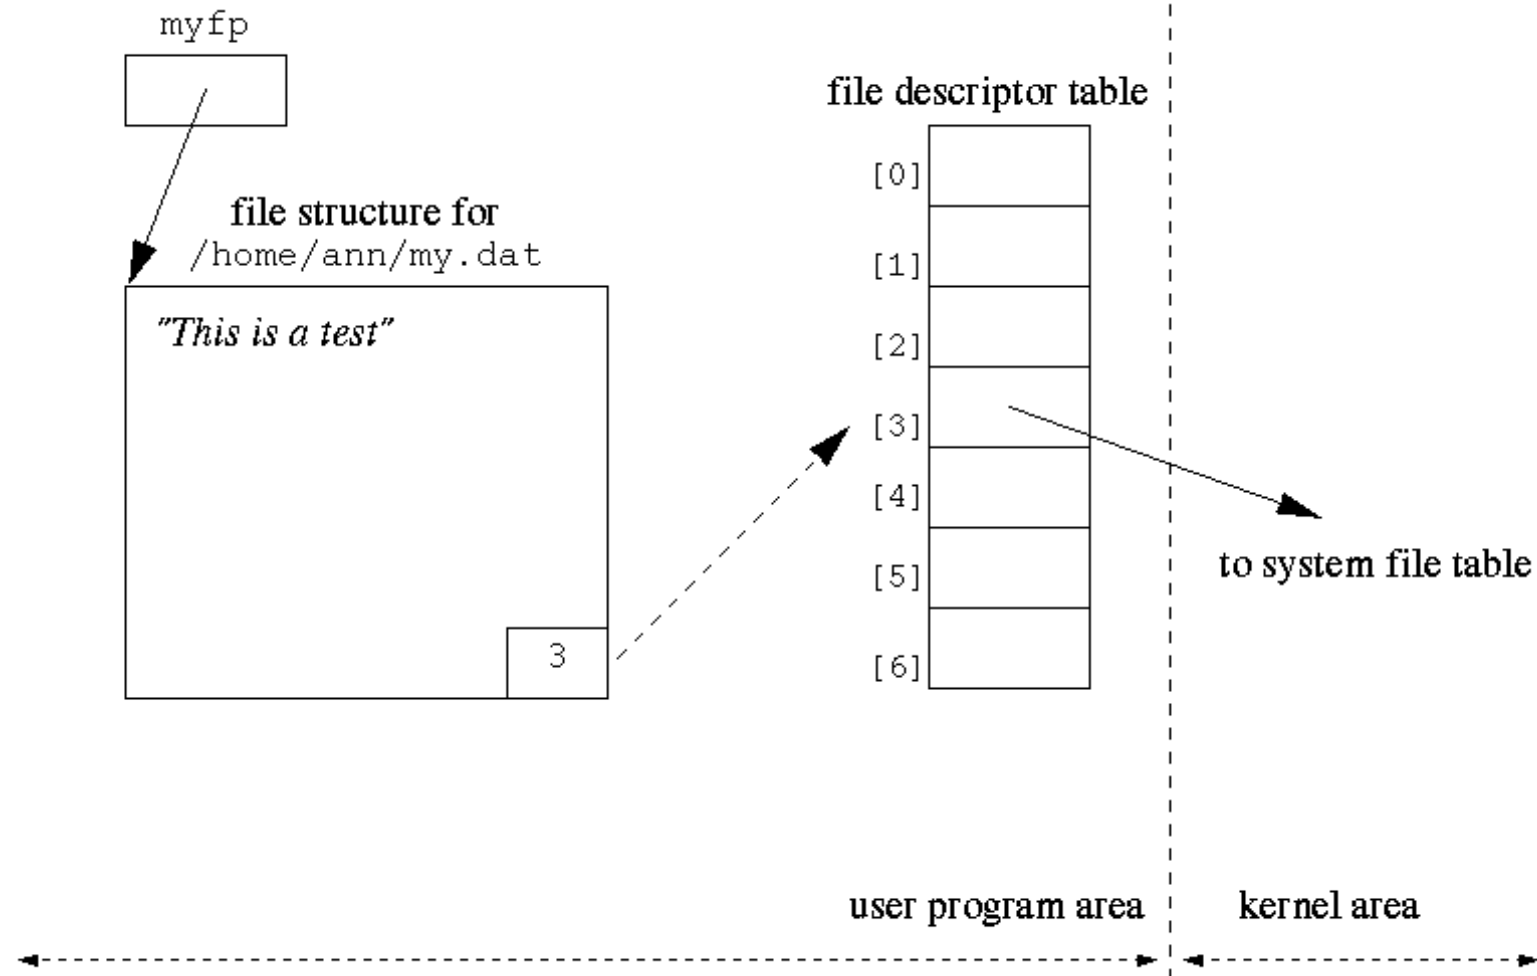

File Descriptor Table

Operating System

File Pointer

file descriptor table

[0]	
[1]	
[2]	
[3]	

myfd

3

user program area

system file table

in-memory inode table

entry for <code>/home/ann/my.dat</code>

kernel area

B